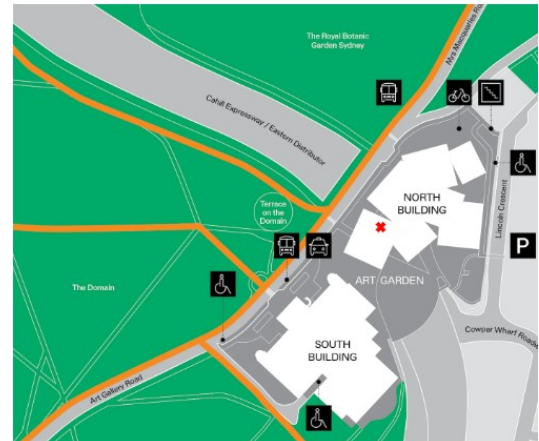

Tour of Sydney Modern Project Art Gallery of NSW

Tuesday 21st March 2023

WHAT: Private conducted tour with professional guide with the theme - "State of the Art".

WHEN AND WHERE: 9.45am Tues 21 March 2023. Assemble at Welcome Hub in the Plaza at Sydney Modern Project. (see red cross on map – located between North and South Building).

PROGRAM: Over one hour, we explore the art and architecture of the Art Gallery's new \$340 million building with a host of installations from significant Indigenous artists to new sculptural work by international artists. Followed by optional brunch/lunch at own cost at MOD Dining in Sydney Modern or at Cafe in AGNSW main building (both walk-in only). For takeaway, the Kiosk.

IMPORTANT: We are already close to limit on numbers, so wait list will apply. Sorry, as we have to pay AGNSW ahead, there is no refund if you cancel after 17th March.

TRANSPORT: Bus 441 departs from the York Street side of Queen Victoria Building and drops off near the Art Gallery. Train: St James and Martin Place stations are about 10 minutes walk to the Gallery. Driving: Domain Car Park . For more information, call Transport Infoline 131500.